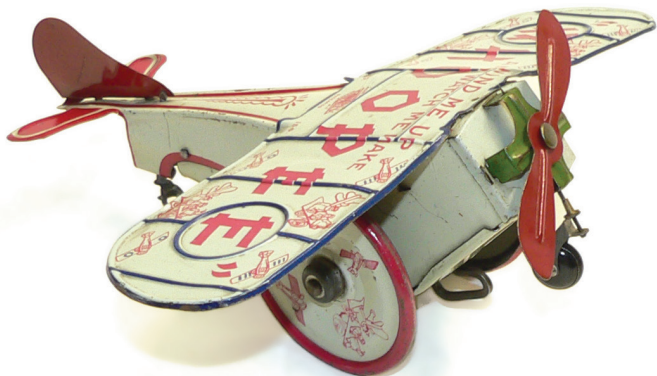

FIRST MONDAY TOY AUCTION SEPTEMBER 5th 2016

Featuring

- Lots of Meccano including some excellent sets
- Live steam stationary and traction engines & accessories
- Huge selection of planes including tinplate, diecast and kits
- Diecast cars including a good selection of Australian 1:18 models
- Tinplate cars from Germany, Japan & England
- Diecast figures including Britains cowboys, soldiers & zoo animals
- Tin toys including Marx, Lehmann & Arnold
- O-gauge including Bassett-Lowke, ACE, Exley & Hornby
- American O-gauge
- HO/OO-gauge from Hornby, Tri-ang, Lima & Tenshodo
- Vintage games & toys

Featured item: Lot 100
Nonpareil tinplate Aeroplane
"Wind Me Up and Watch Me Make Whoopee"

Welcome to our First Monday Toy Auction for September. We have a wonderful mixture this month including some unusual and hard-to-get items. Of course we have Trains, Planes and Automobiles... but there are lots of other interesting toys and collectables, as you can see from the list of highlights – and you'll see much more in the catalogue. We've said it before and we'll say it again: there's something for everyone.