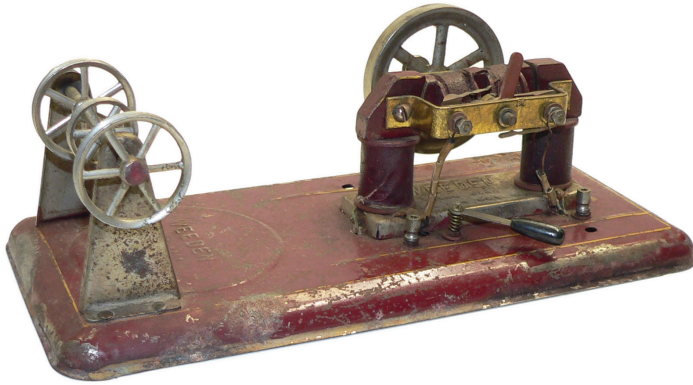

## FIRST MONDAY TOY AUCTION MAY 2nd 2016

Featured item: Lot 153  
Weeden No. 104 Electric Toy Motor  
with Transmission (circa 1912)

### *Featuring*

- Superb collection of tinsplate toys
- Vintage Disney Christmas lights
- Diecast cars from Corgi, Franklin Mint, Trax and many others
- TV/movie vehicles including Batmobiles
- More fire engines from Code 3 Collectibles
- O-gauge trains from Hornby, American Flyer and others
- HO/OO trains from Hornby, Tri-ang & others
- A collection of beautifully detailed HO rolling stock
- Stationary steam engines & accessories
- Meccano including No. 10 Set & aeroplanes
- Toys & games