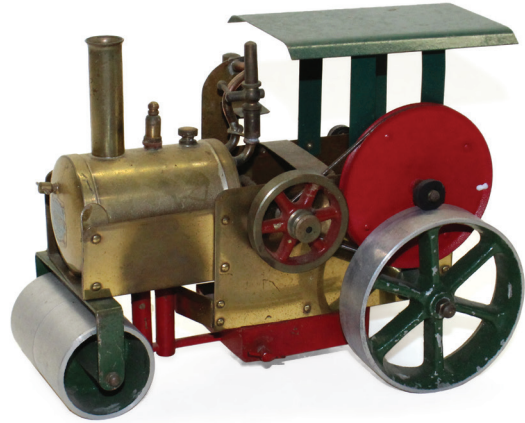

FIRST MONDAY TOY AUCTION AUCTION April 9th 2018

Highlights include

- Collection of stationary steam engines and steam-driven vehicles and trains
- Boats & ships including wooden models, kits and tin toys
- Aircraft including kits and diecast models
- Lots of Meccano, Ezy-Bilt and other construction kits
- Tri-ang Minic cars
- Australian HO including rolling stock kits
- HO/OO from Hornby, Tri-ang, Dublo, Fleischmann, Bachmann, Athearn, Lima and many others
- N-gauge locomotives and rolling stock
- O-gauge from Bassett-Lowke, ACE, Bing, Hornby, Mettoy, Lionel and others
- Selection of 1-gauge including a Flying Scotsman
- Railway books and videos

Featured item: Lot 135
Renown No. 105 live steam Steam Roller

We're well and truly steamed up this month, with an excellent collection of **live steam** engines plus lots and lots of trains. The steam collection includes this month's featured item, the Renown steam roller, which we don't often see in such good condition. If you prefer trains, you're in luck – we have locomotives, rolling stock, track and accessories in 1-gauge, O-gauge, HO/OO-gauge and N-gauge.

There's also a superb collection of **boats and ships**, including some lovely **tinplate clockwork** boats from Sutcliffe and Hornby. And there's a good selection of **planes**, more **Meccano** and **Ezy-Bilt**, some nice tinplate cars from **Minic**, a selection of other tin toys, and the usual odds and ends.