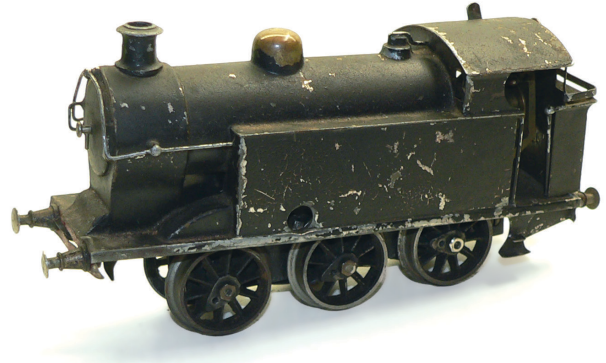

FIRST MONDAY TOY AUCTION April 3rd 2017

Highlights include

- An exceptional range of Australian HO including brass locos
- Lots of other HO/OO including Tri-ang & Hornby
- O-gauge from Hornby, Marklin and others
- 1-gauge from Marklin, LGB and others
- N-gauge from Trix and others
- Aircraft in diecast, tinsplate and wood
- Meccano and other construction sets
- A selection of diecast cars & tinsplate toys

Featured item: Lot 255
Walker-Fenn O-gauge clockwork 0-6-0 Tank Locomotive.
Needs some attention but a rare and unusual model
with adjustable governor.

Welcome to our May auction. We have lots of **trains** this month, including the items that we passed in last month. We're also relisting the **planes** and **Meccano** from that auction. If you had bids on those items, we're sorry but you'll have to place them again, but to assist you we've kept their original lot numbers.